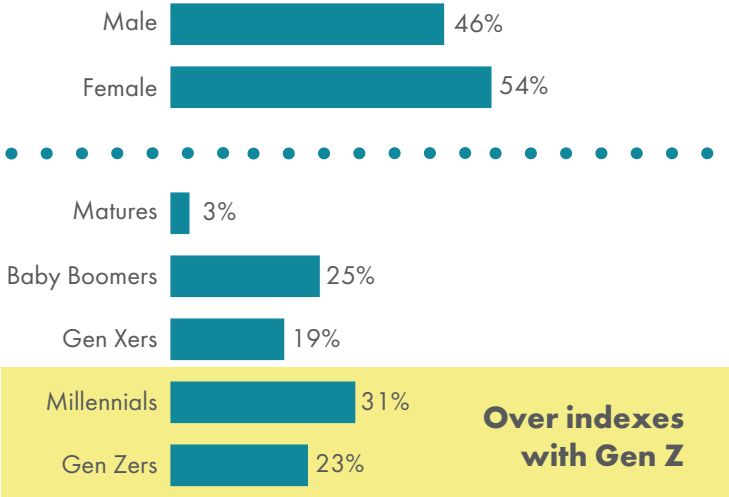

TALKING TRENDS: CHICKEN & CHEESE SAUCE INSIGHTS

Cheese Sauce delivers value & craveability across menu

Time Period (Q2 2021 - Q1 2022), Sample Size: 6,425
Source: Technomic Ignite consumer brand and menu metrics data

Capitalize on Younger Generation Preferences

Consumer Demographics ordering Cheese Sauce

Time Period (Q2 2021 - Q1 2022), Sample Size: 6,425
Source: Technomic Ignite consumer brand and menu metrics data