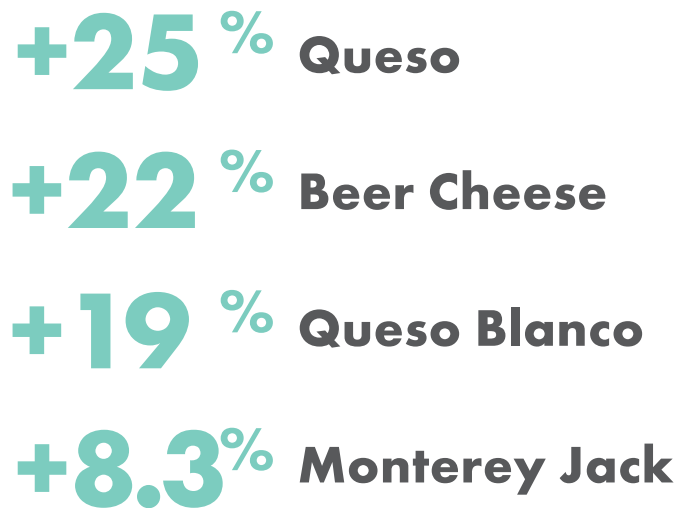

Fastest Growing Cheese Sauce Flavors

Source: Technomic 2022 Ignite Menu Trends & LTO Thought Starters