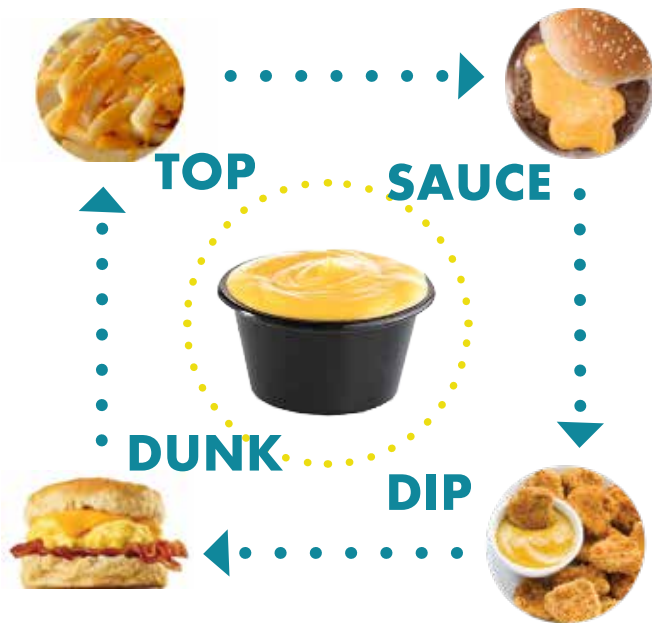

TALKING TRENDS: CHICKEN & CHEESE SAUCE INSIGHTS

Cheese Sauce delivers value & craveability across menu

Time Period (Q2 2021 - Q1 2022), Sample Size: 6,425
Source: Technomic Ignite consumer brand and menu metrics data

Trending Menu Applications

Chicken is one of the TOP proteins paired with cheese sauce

Source: Technomic 2022 Ignite Menu Trends & LTO Thought Starters

Fastest Growing Cheese Sauce Flavors

Source: Technomic 2022 Ignite Menu Trends & LTO Thought Starters