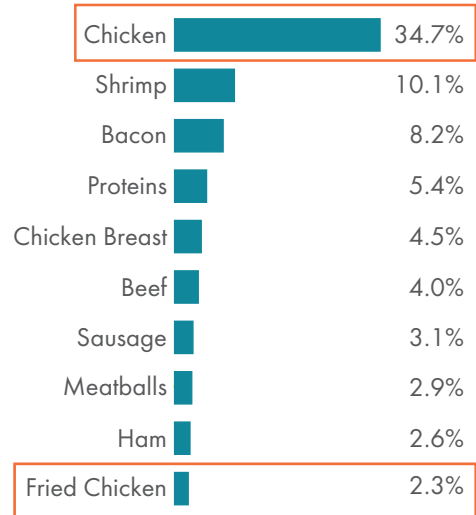

Capitalize on Younger Generation Preferences

Consumer Demographics ordering Cheese Sauce

Time Period (Q2 2021 - Q1 2022), Sample Size: 6,425
Source: Technomic Ignite consumer brand and menu metrics data

Trending Menu Applications

Chicken is one of the TOP proteins paired with cheese sauce

Source: Technomic 2022 Ignite Menu Trends & LTO Thought Starters

Fastest Growing Cheese Sauce Flavors

Source: Technomic 2022 Ignite Menu Trends & LTO Thought Starters